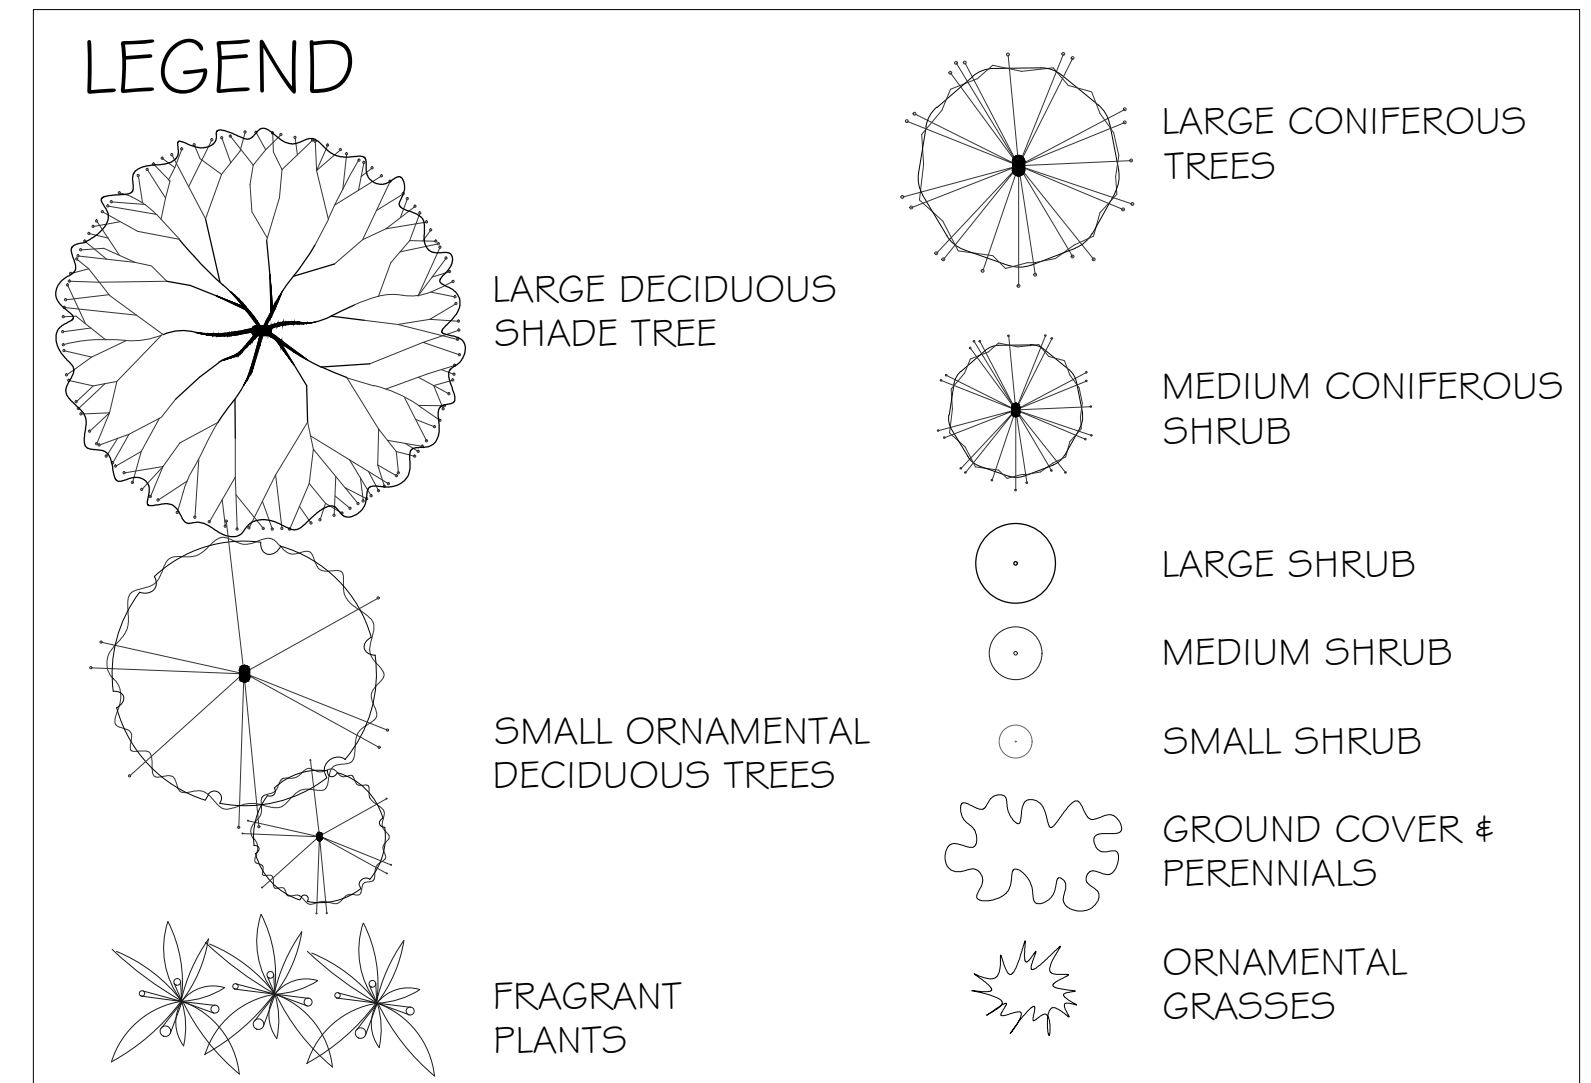

RECEIVED
RA510
2024-AUG-23
CURRENT PLANNING

REV. DATE	NUMBER	DESCRIPTION
07-31-24	1	ISSUED FOR REVIEW

DATE	JULY 31, 2024
SCALE	1:200
DRAWN BY	BF/RF